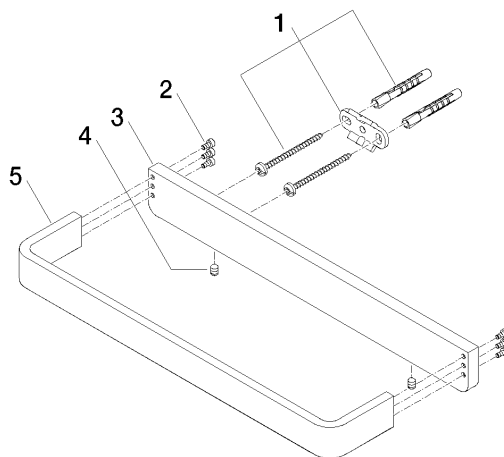

83 030 710

- gauge 185 mm
- width 300mm
- height 35 mm
- 70mm projection

Chrome

83 030 710-00

Brushed Platinum

83 030 710-06

83 030 710

mm [inches]

83 030 710

Parts for other
finishes can be found
here: Brushed
Platinum

Spare parts list

No.	Item Number	Name	Quantity used	Delivery time
1	05 17 20 717 00 90	fixing set	2	2
2	90 30 30 059 00 90	screw	2	2
3	08 17 71 500-00	holder	1	10
4	90 31 11 112 00 90	pin	2	2
5	08 17 71 550-00	holder	1	60